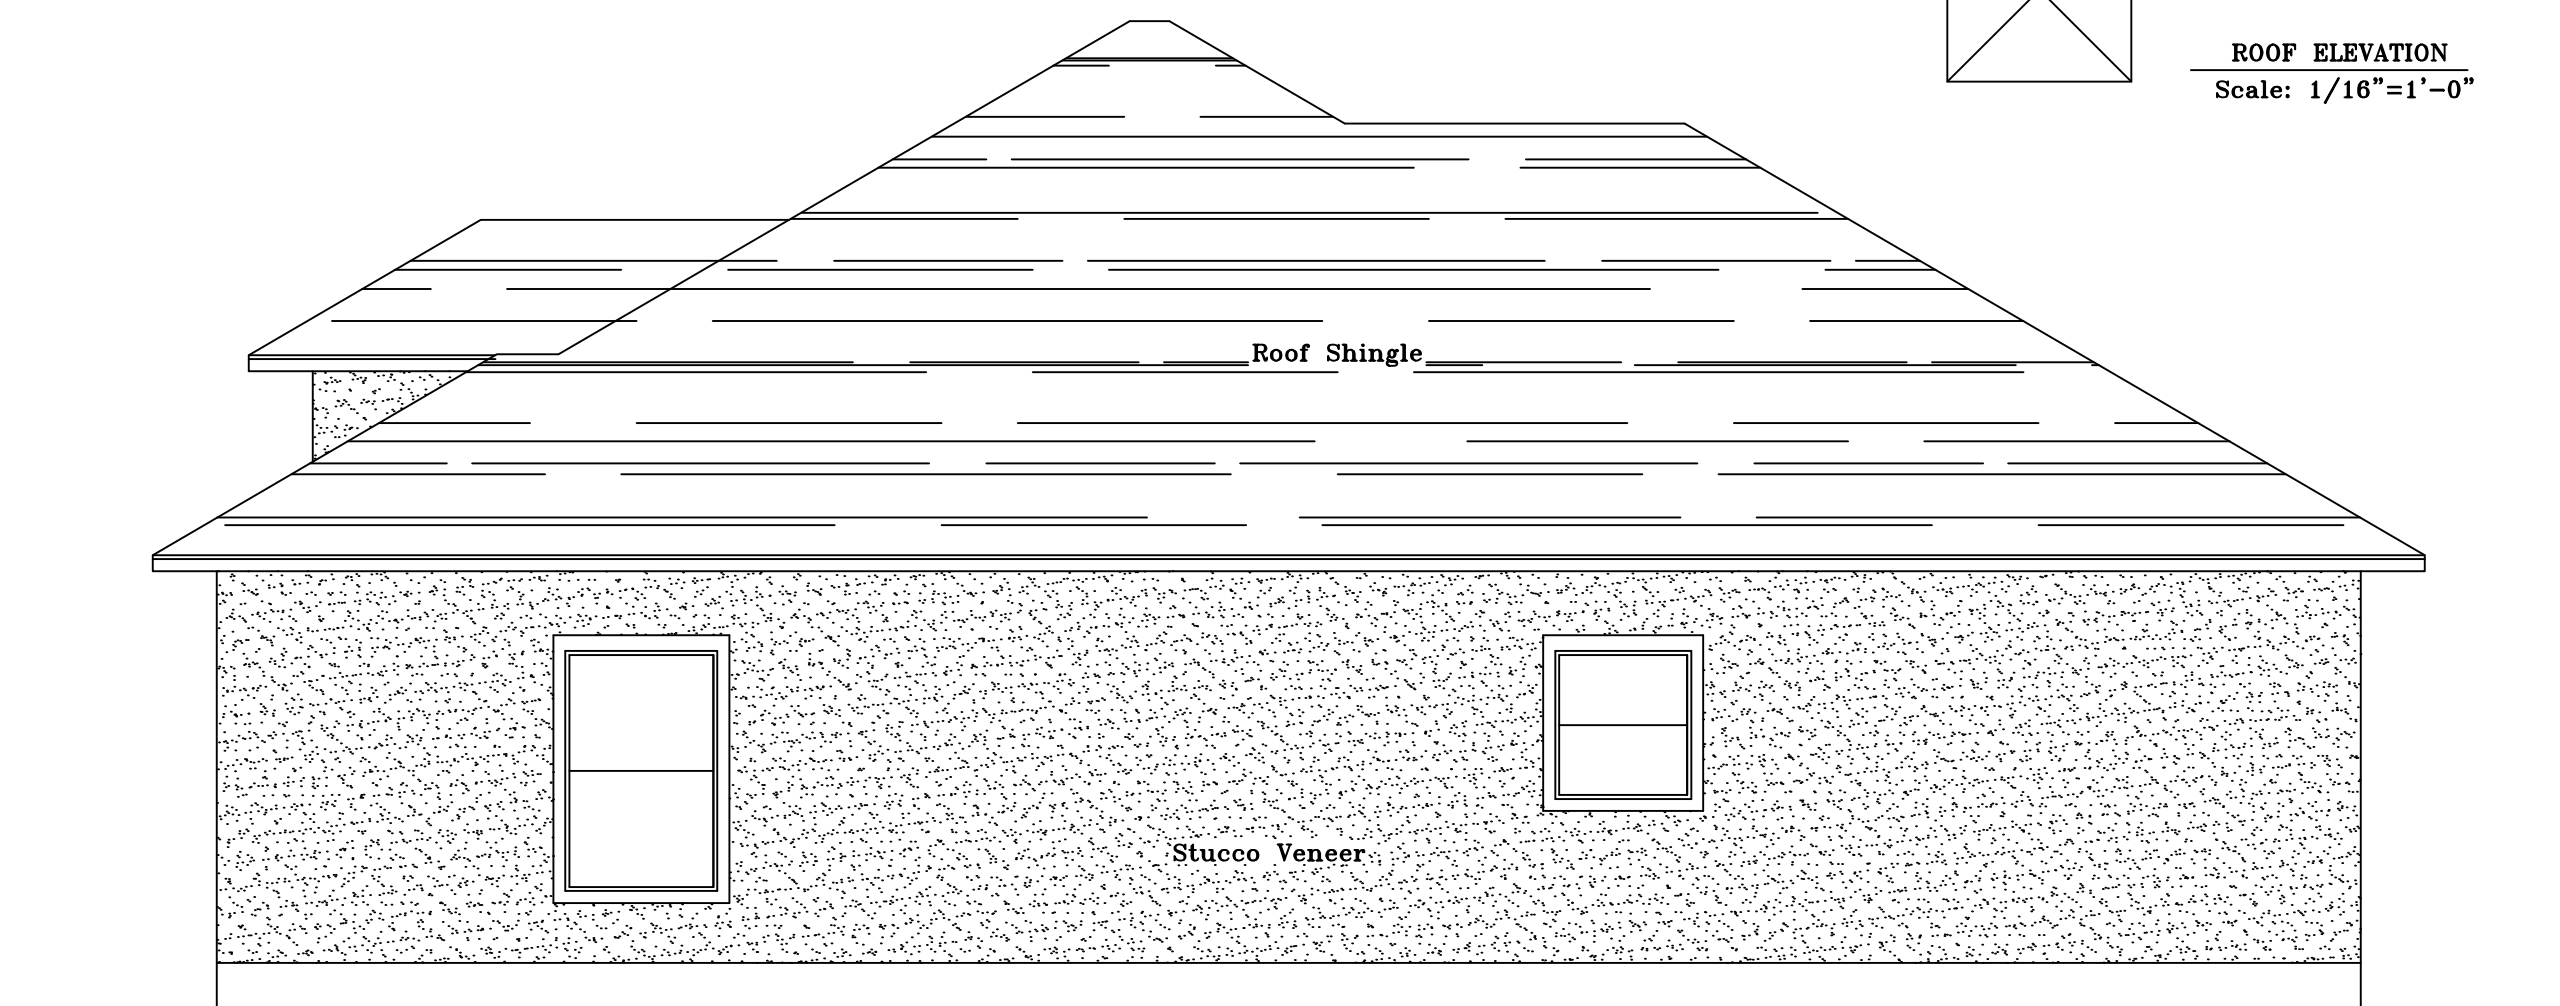

FRONT ELEVATION

ROOF ELEVATION  
Scale: 1/16"=1'-0"

LEFTSIDE ELEVATION

RIGHTSIDE ELEVATION

BACK ELEVATION

SHEET TITLE:

ELEVATION PLAN

SCALE: 1/4" = 1'-0"