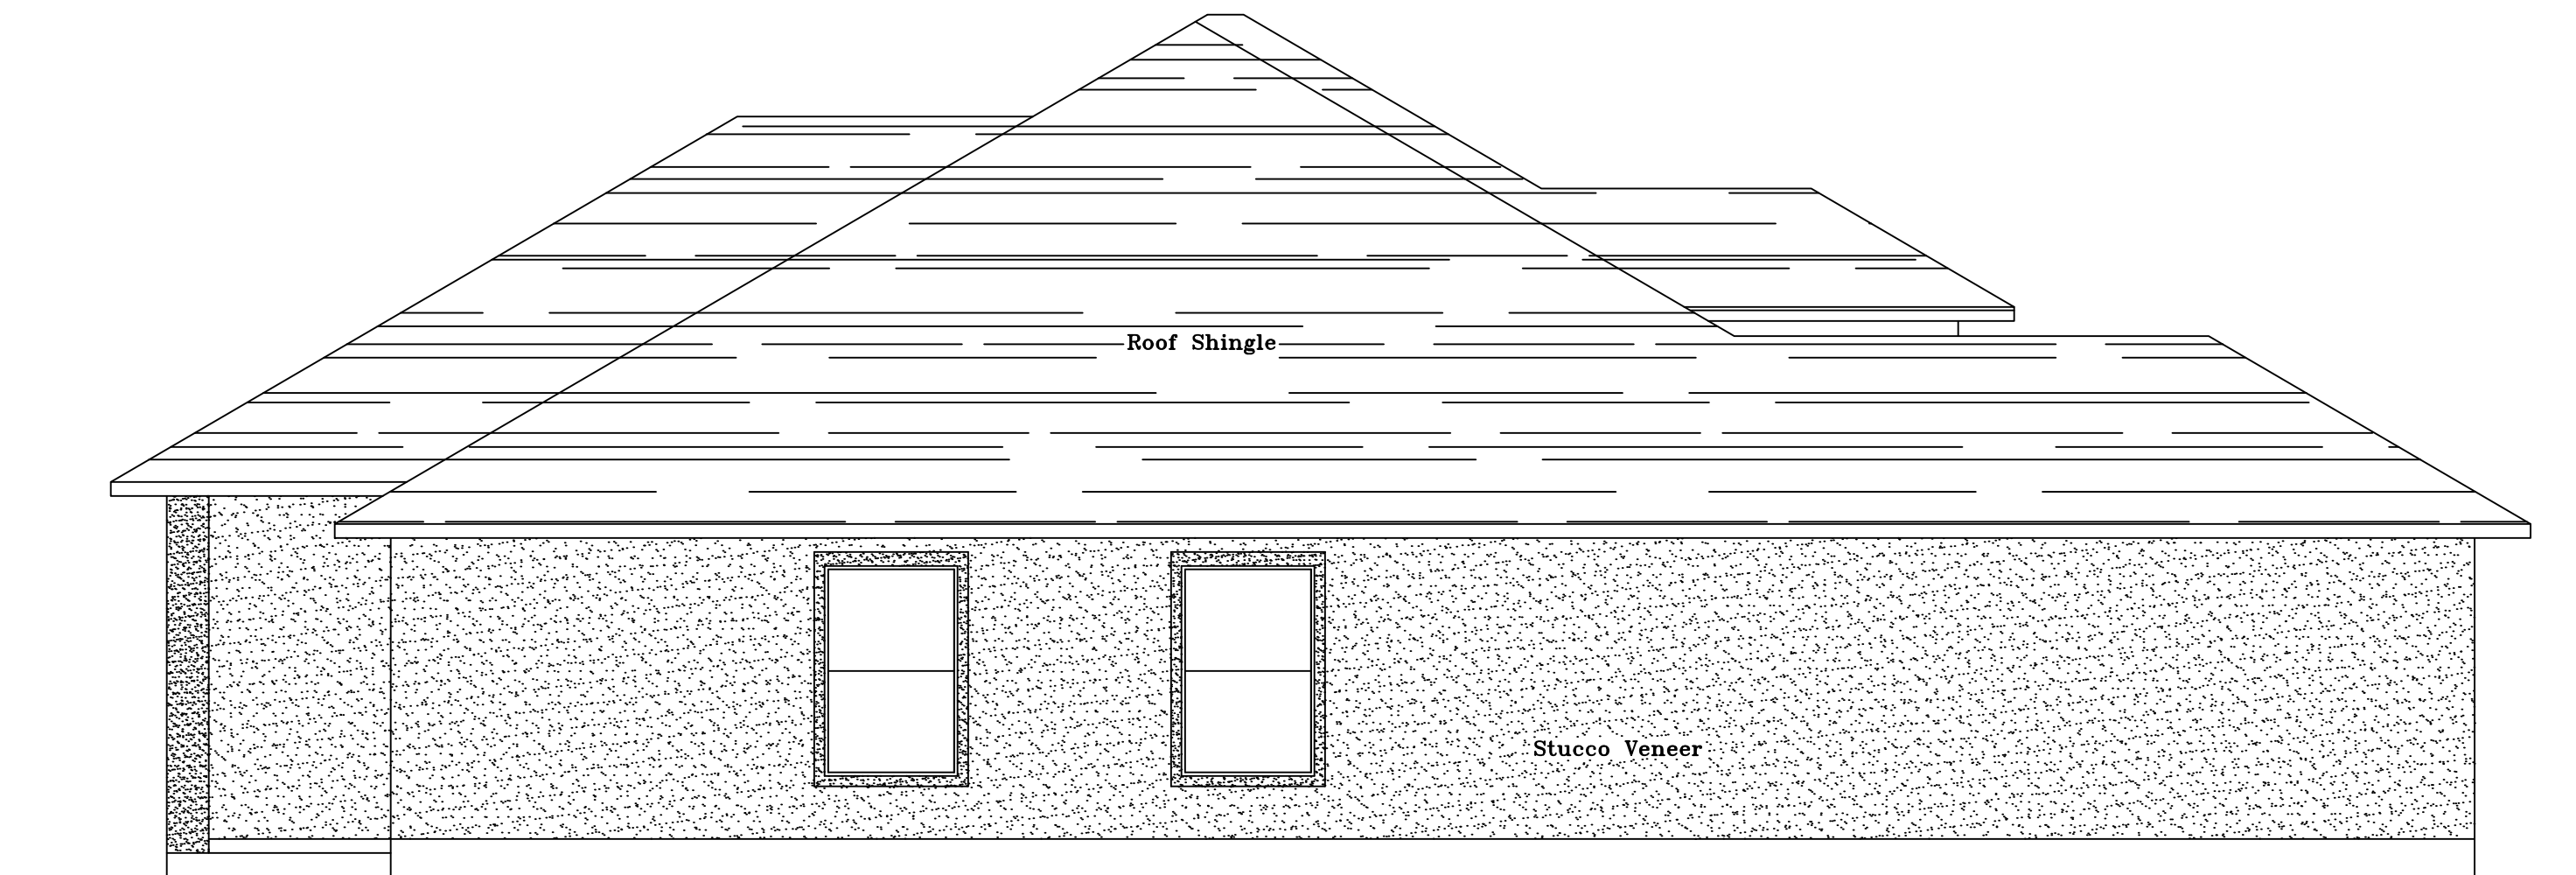

FRONT ELEVATION

ROOF ELEVATION  
Scale: 1/16"=1'-0"

LEFTSIDE ELEVATION

RIGHTSIDE ELEVATION

BACK ELEVATION

SHEET TITLE:

ELEVATION PLAN

SCALE: 1/4" = 1'-0"